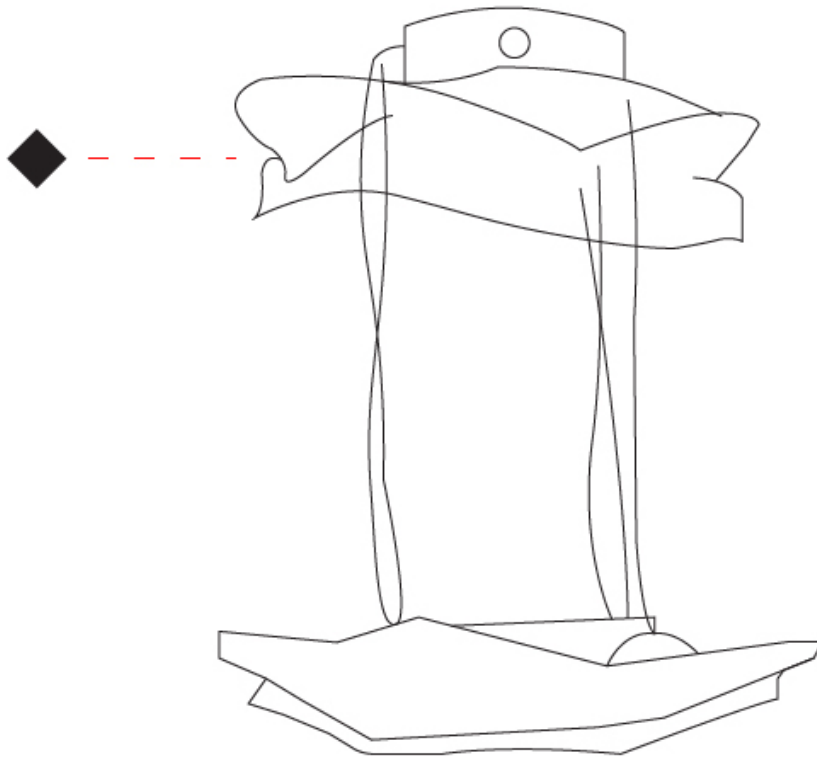

CRASH SURFACE

D132109-

PROJECT _____

TYPE _____

SPECIFIER _____

QUANTITY _____

DATE _____